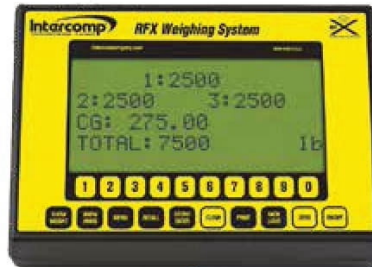

Available in three capacities, 4,500 lb (2,200 kg), 7,500 lb (3,400 kg) and 15,000 lb (6,800 kg), these 3-pad scale systems calculate center of gravity and use standard, commercially available, alkaline batteries which last up to 300 hours in the scale pads and 40 hours in the indicator, minimizing down time due to battery charging or replacement.

ACII™ SERIES AIRCRAFT SCALES

Fully Integrated RFX™ Wireless Weighing Technology

- Handheld Indicator Controls Scale Functions
- Available in 4,500 lb (2,200 kg), 7,500 lb (3,400 kg) & 15,000 lb (6,800 kg) System Capacities
- Calculates Center of Gravity
- RS232 & USB Output on Indicator
- Large, Easy to Read, LCD Display on Indicator
- Standard AA Rechargeable Batteries last up to 300 Hours in Scales & 40 Hours in Indicator

Includes:

- Three RFX™ Wireless Scale Pads
- Handheld RFX™ Wireless Weighing Indicator with Rechargeable Batteries, Battery Charger & Case
- AA Alkaline Batteries for Scale Pads

RFX™ Wireless Handheld Weighing Indicator

- Operate Up to Six Scales Simultaneously
- Control Scale Functions Directly from the Indicator, Including On/Off & Zero
- View Individual Weight, Cumulative Total & Center of Gravity
- Store & Recall Up to Ten Arm Records
- Continuous & On Demand Print Outputs for Up to Six Scales
- 'Read-Only' Option for Use with ACWeigh™ Software
- Standard AA Rechargeable Batteries Last up to 40 Hours