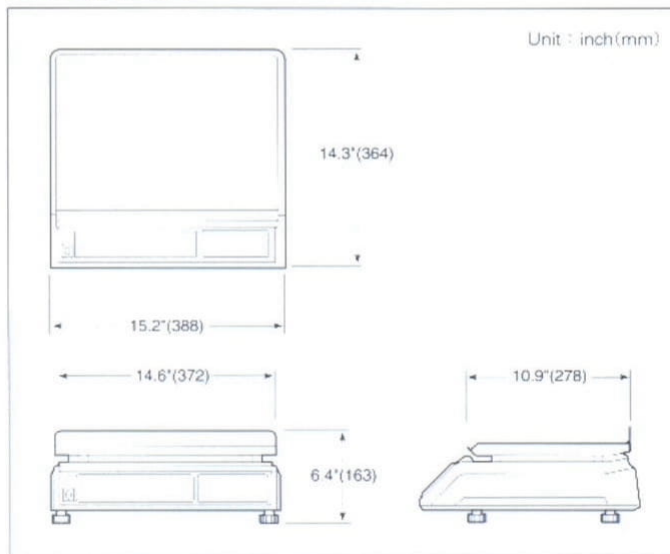

Space 2000

Low Profile Price Computing Scale

- 30lb and 60lb Dual Range
- Stainless Steel Platter
- Soft Touch Keyboard
- 999 PLU Memory

ISO 9001 certified

PrimeUSA Scales

"Best Scale at the Best Price"

SPACE 2000 Low Profile Price Computing Scale

FEATURES

- Zero, Tare, Tare Save, and Pre Pack Keys
- VFD Displays
- Stainless Steel Platter
- 1/2 lb. and 1/4 lb. Keys, where allowed
- 999 Programmable Price Look Up's (PLU's)
- Auto Span Adjustment
- Auto Zero Tracking

SPECIFICATIONS

Model	S-2000 30lb	S-2000 60lb
Weighing Capacity	30 × 0.01 lb	0-30 × 0.01 lb 30-60 × 0.02 lb
Display Digit	Total price / Weight / Unit price (6 / 5 / 6)	
Display Designators	Zero, Tare, Pre Pack, Tare Save	
Maximum Tare	- 30.00 lb / - 9.995 kg	
Power Source	AC 120 V, 60 Hz	
Power Consumption	Approx. 10 W	
Operating Temperature	- 10°C ~ +40°C (14°F ~ 104°F)	
Platter Size (inch / mm)	14.6 (W) × 10.9 (D) / 372 (W) × 278 (D)	
Dimensions (inch / mm)	15.3 (W) × 14.3 (D) × 6.4 (H) / 388 (W) × 364 (D) × 163 (H)	
Product Weight	17.1 lb / 7.8 kg	

DIMENSIONS

Display On The Rear Side

DISPLAY & KEY BOARD

(30lb)

(60lb)

OPTIONS

- Fish Platter
- Wet Cover

 **PrimeUSA Scales**
"Best Scale at the Best Price"